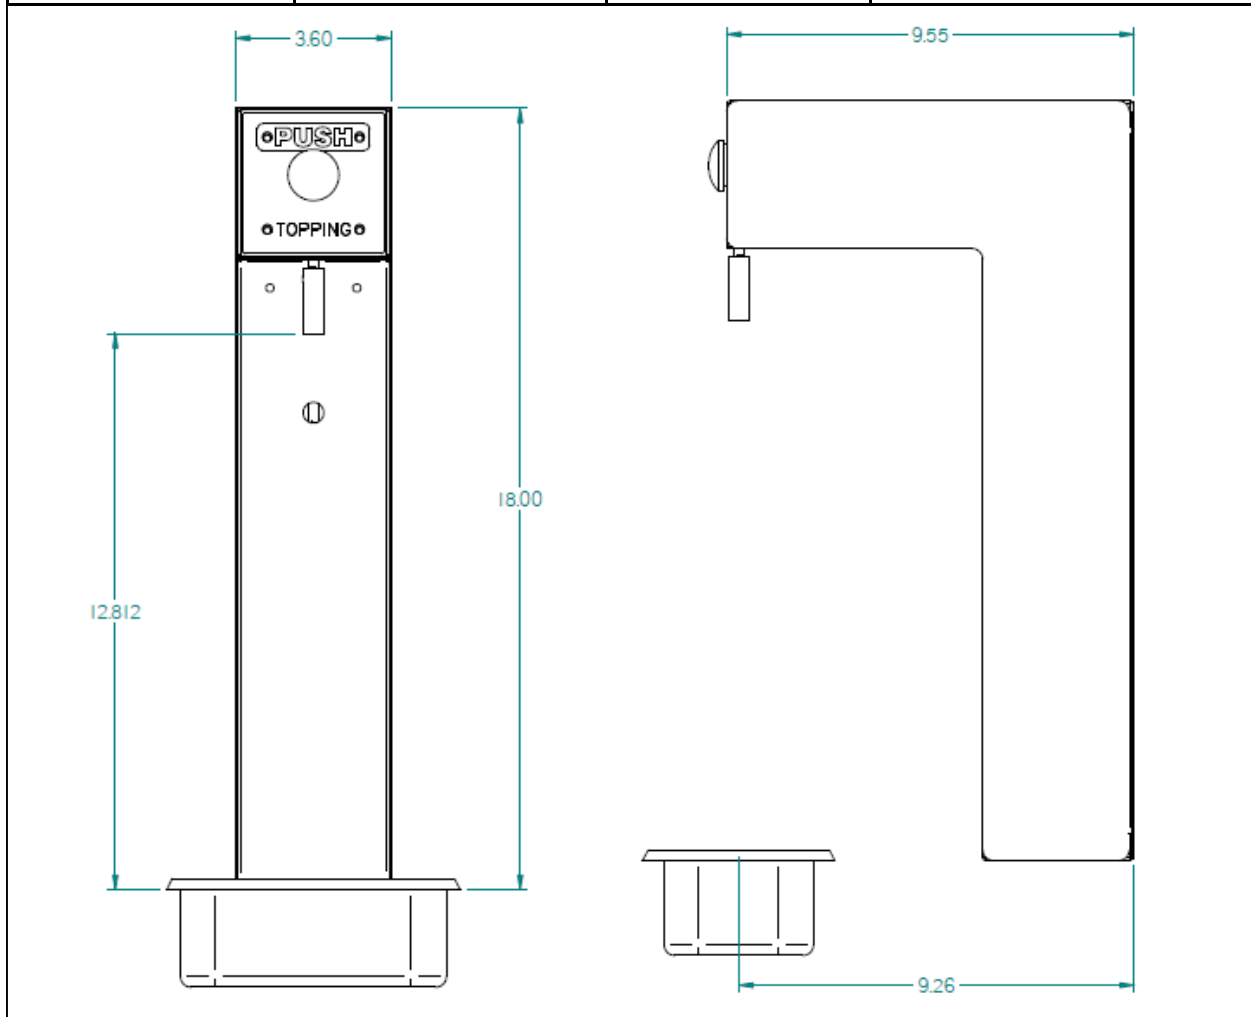

# BIB Topper

\*Cabinet Not Included\*

Part Number	Voltage	Wattage	NEMA Plug
BIXX-X	120v / 1 / 60Hz	500	5-15

*Cretors*