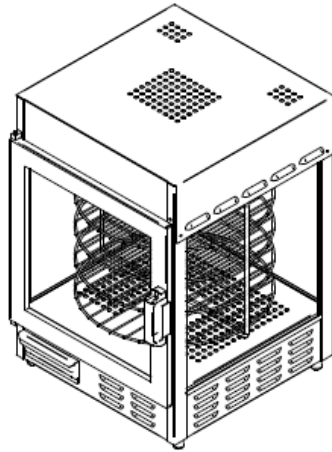

Pizza Display Cabinet

Part Number	Voltage	Wattage	NEMA Plug	Capacity
19201-A	120v / 60Hz	650	5-15	(4) 16in Diameter Pizzas
19201-E	230v / 50Hz	650	N/A	(4) 41cm Diameter Pizzas