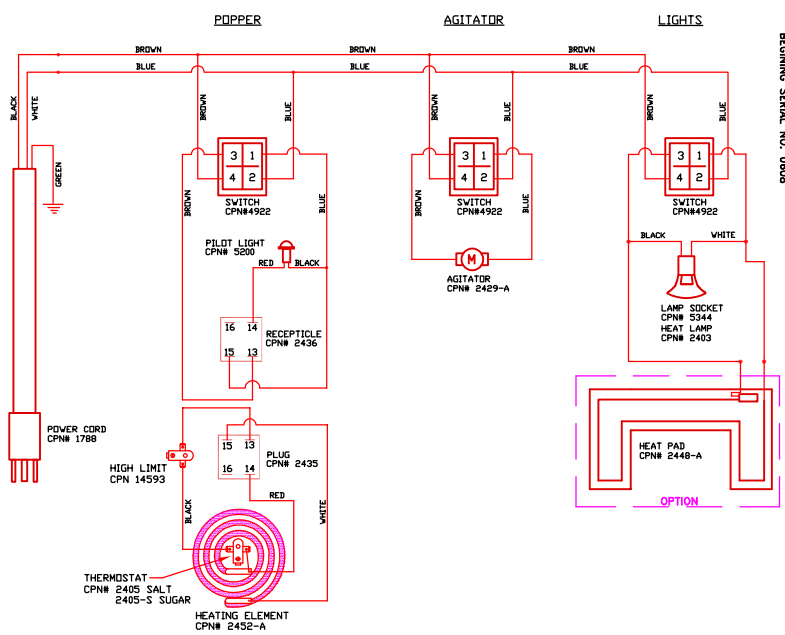

NIJUGET
 WIRING DIAGRAM - 120V 60HZ.
 BEGINNING SERIAL NO. 0808

DOC: NIJA-1

8/2006

CREATORS AND COMPANY
 2243 NORTH CALIFORNIA AVENUE
 SUITE 100
 PHOENIX, ARIZONA 85016
 PHONE: (773)588-1885, (602)228-1885, FAX: (773)588-2171
 WWW: www.creators.com Email: postmaster@creators.com

NIJUGET
 WIRING DIAGRAM - 120V 60HZ.
 BEGINNING SERIAL NO. 0808

DOC: NIJA-1

8/2006