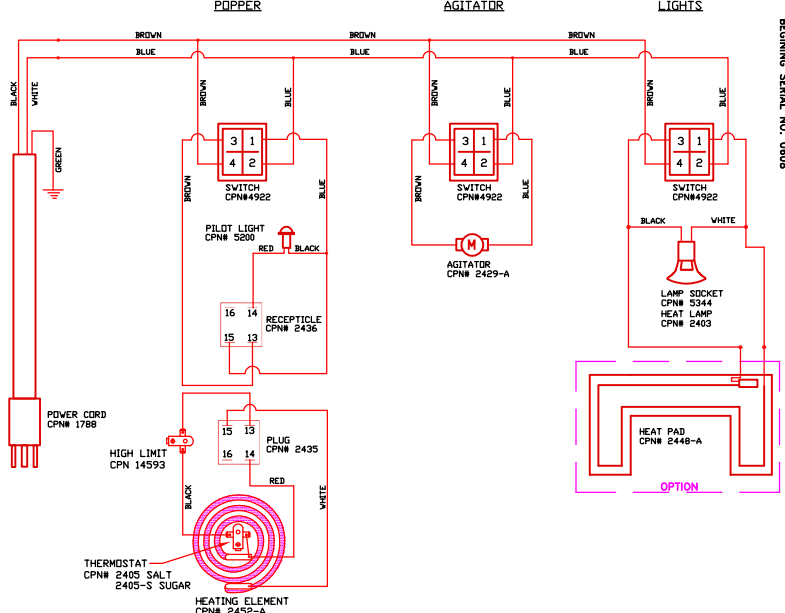

CREATORS AND COMPANY
2243 NORTH CALIFORNIA AVENUE
SUITE 100
PHOENIX, ARIZONA 85016
PHONE: (773)588-1885, (602)228-1885, FAX: (773)588-2171
WWW: www.creators.com Email: postmaster@creators.com

NIJUGET
WIRING DIAGRAM - 120V 60HZ.
BEGINNING SERIAL NO. 0808

DOC: NIJA-1

8/2006

CREATORS AND COMPANY
2243 NORTH CALIFORNIA AVENUE
SUITE 100
PHOENIX, ARIZONA 85016
PHONE: (773)588-1885, (602)228-1885, FAX: (773)588-2171
WWW: www.creators.com Email: postmaster@creators.com