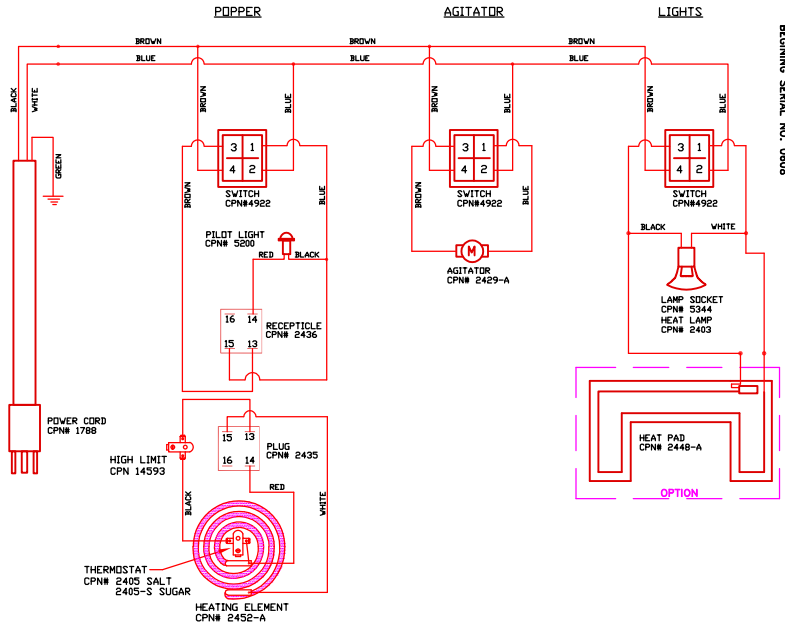

NIJUGET
WIRING DIAGRAM - 120V 60HZ.
BEGINNING SERIAL NO. 0808

DOC: NIJA-1

8/2006

CREATORS AND COMPANY
2243 NORTH CALIFORNIA AVENUE
SUITE 100
PHOENIX, ARIZONA 85016
PHONE: (773)588-1885, (602)228-1885, FAX: (773)588-2171
WWW: www.creators.com Email: postmaster@creators.com